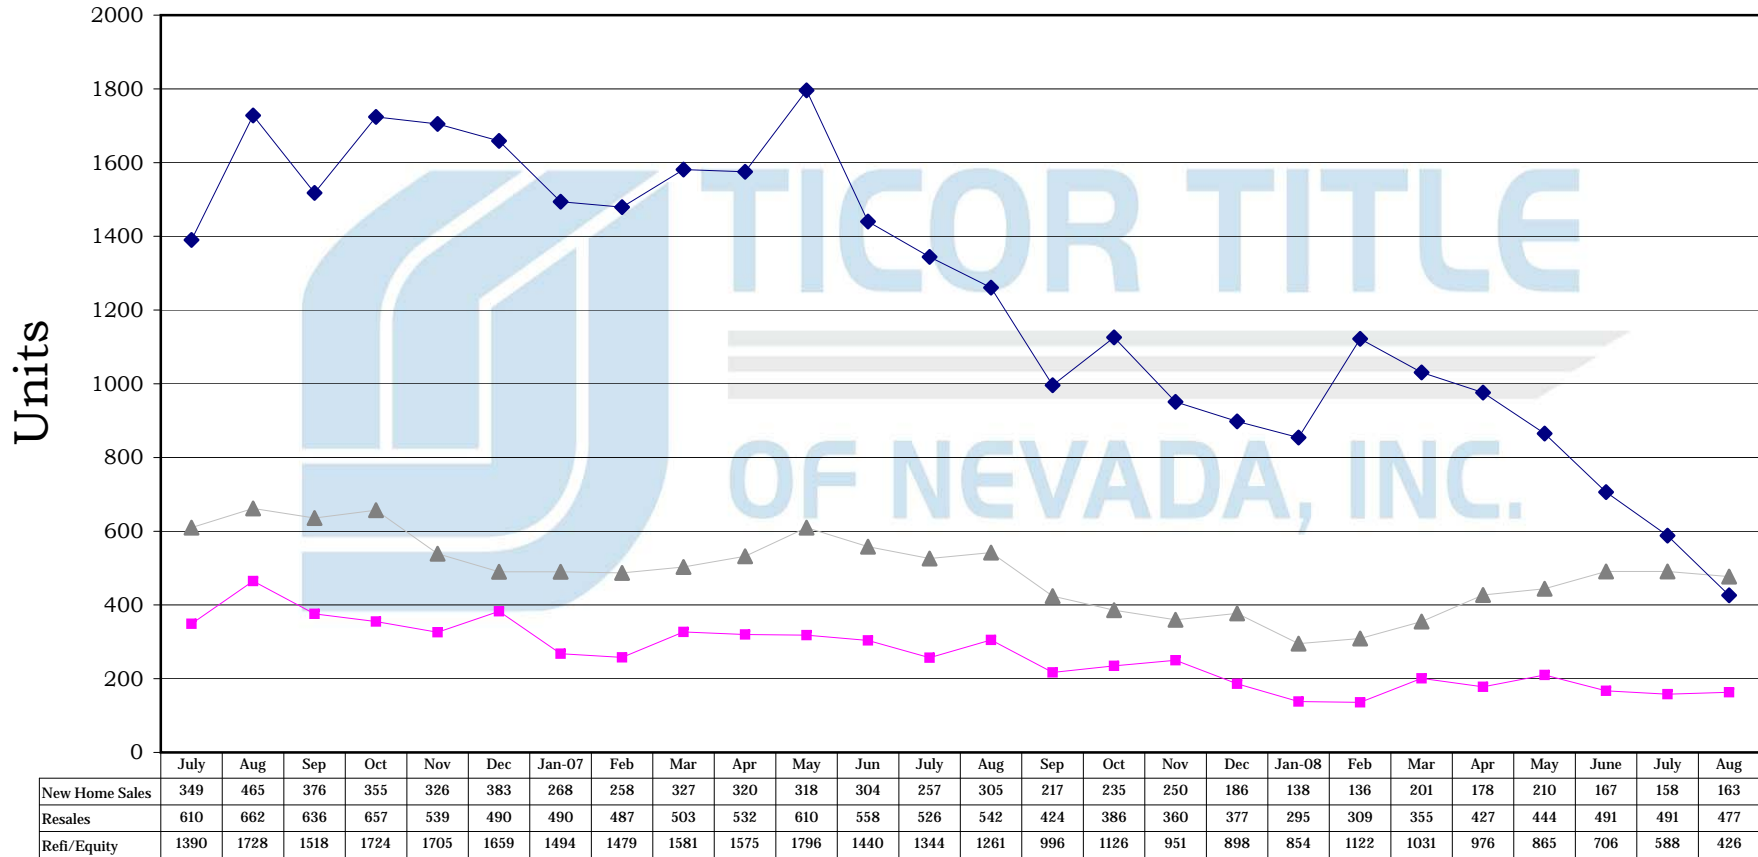

Washoe County Insured Recording Statistics July 2006 - August 2008 Resale/NewHome/Refinance Trend

*Ticor does not guarantee the accuracy of this data. This is for informational purposes only and is intended to view the general market trend in Washoe County.